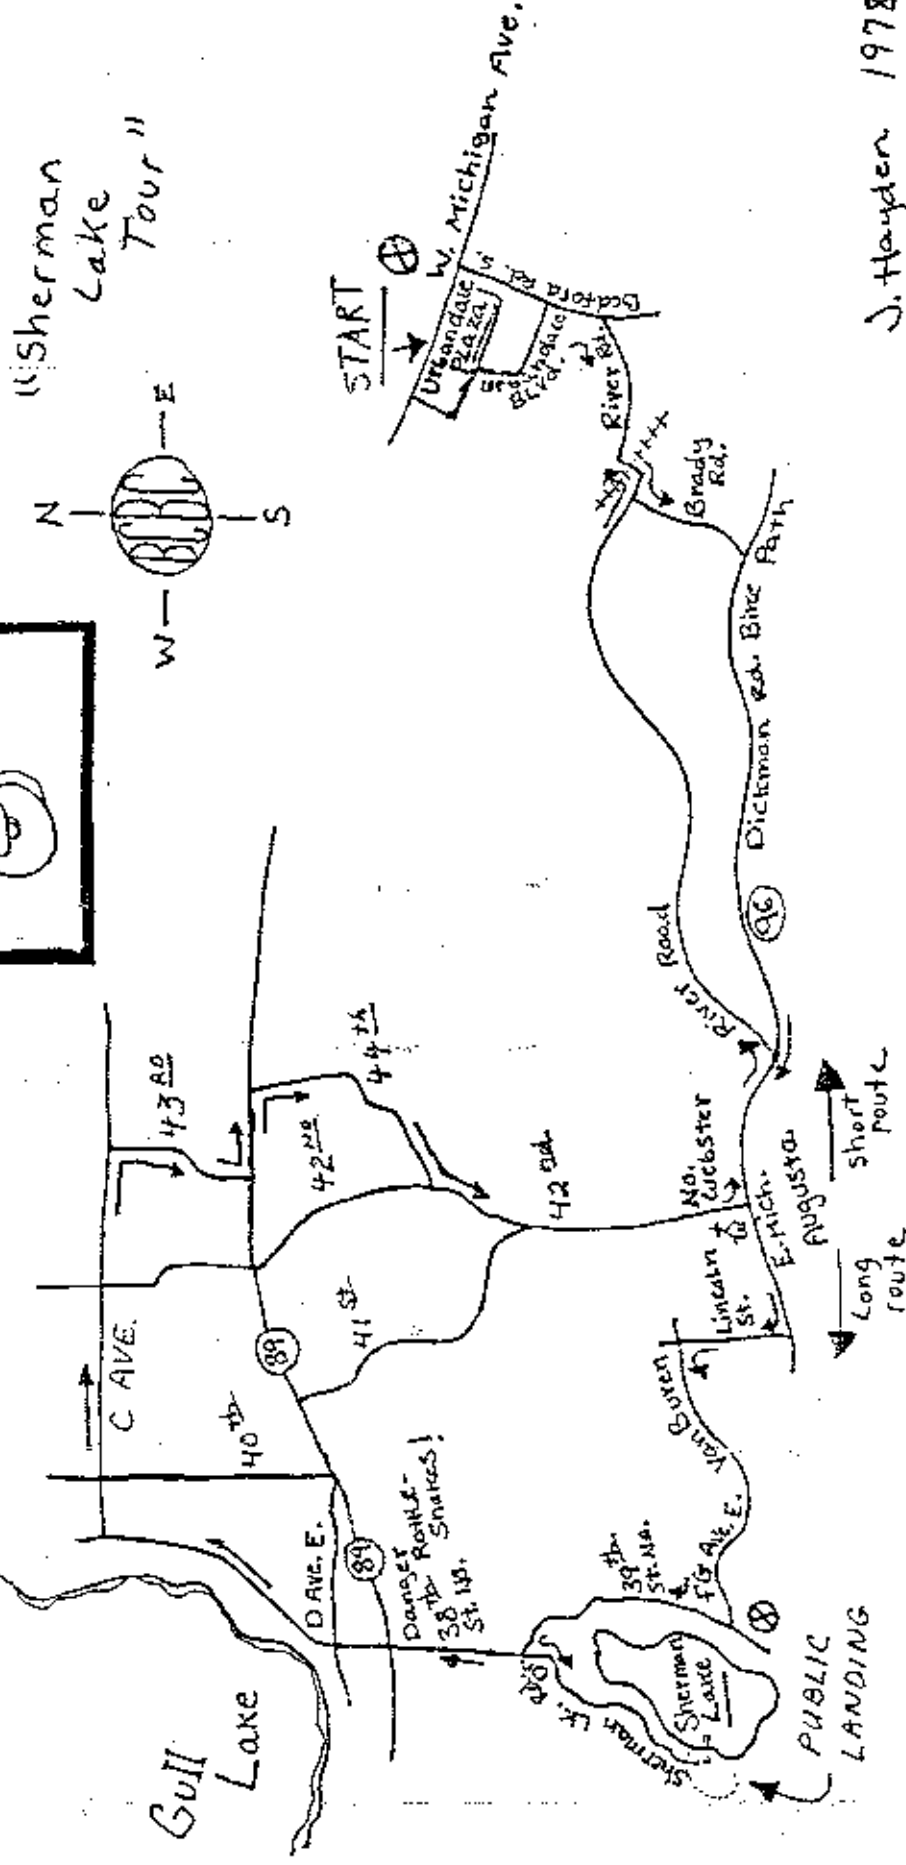

98

"Sherman Lake Tour"

J. Hayden 1978

URBANDALE PLAZA TO SHERMAN LAKE

29 miles Shorter route Augusta 13 miles LAKE