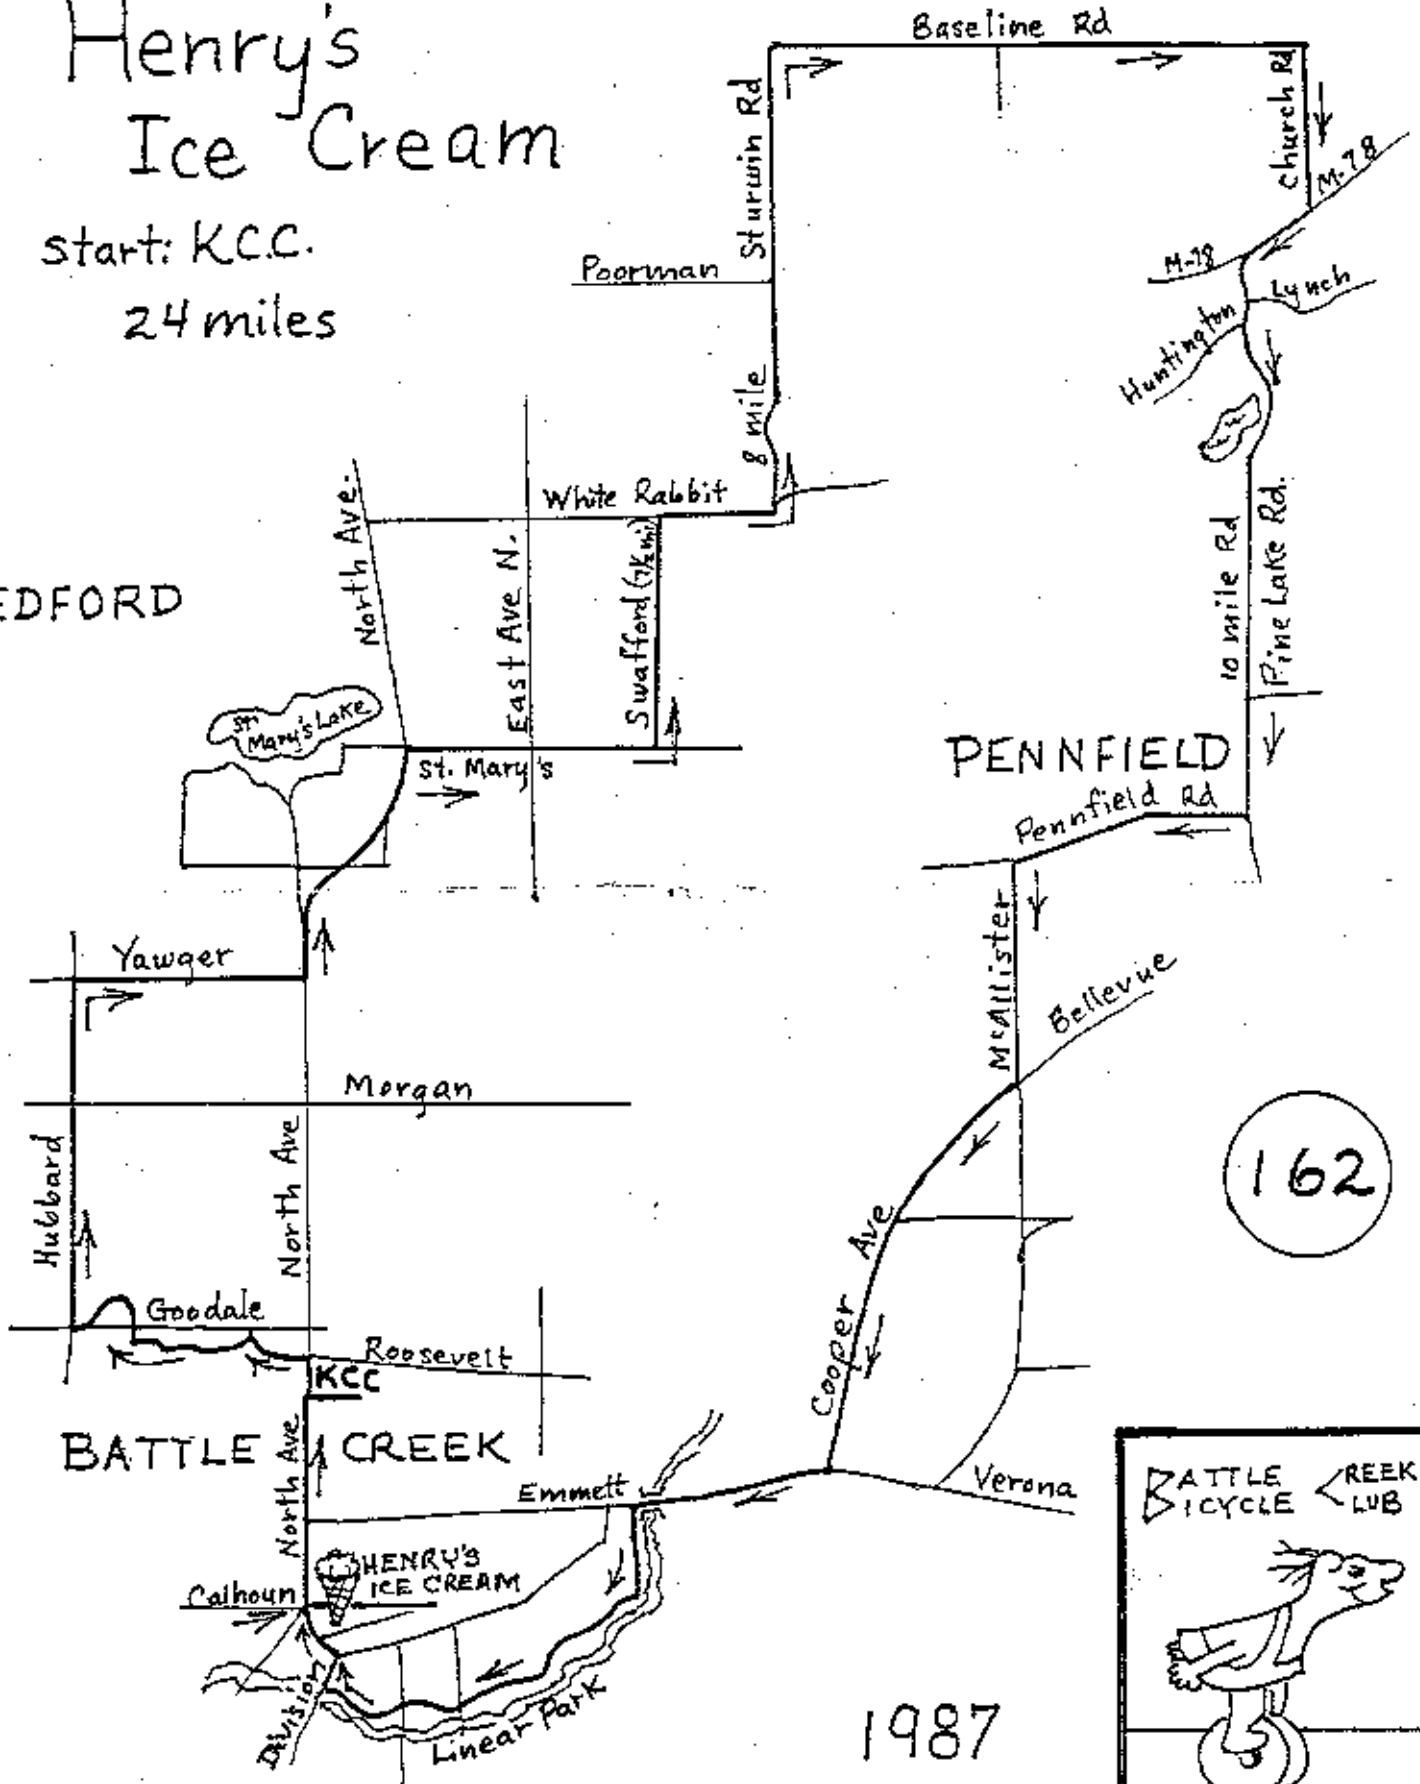

Henry's Ice Cream

start: K.C.C.
24 miles

BEDFORD

Baseline Rd

162

1987